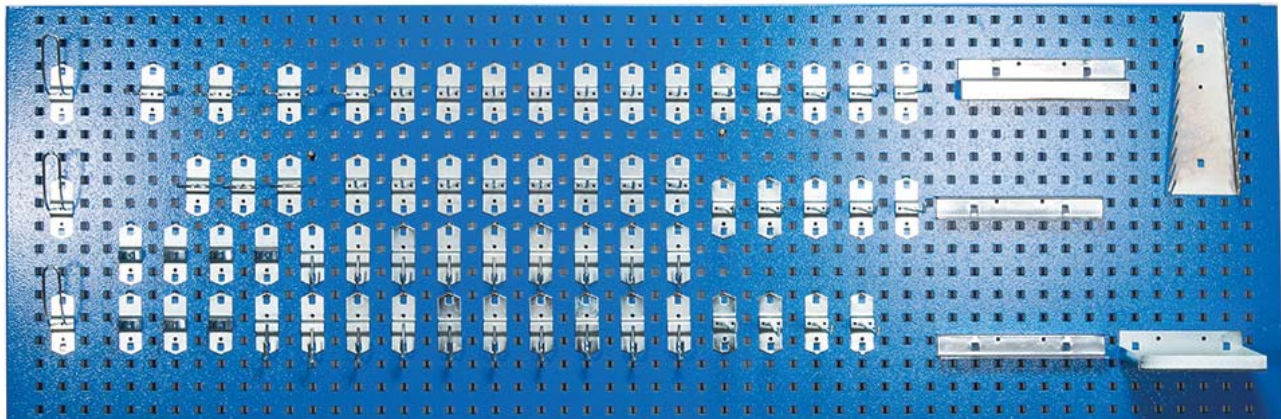

Ürünlerin üzerindeki el aletleri aksesuardır  
the hand tools on products are accessories

**3060** 250 X 1800 X 800 mm

**3050** 250 X 1200 X 800 mm

SET	300-75	300-50	300-35	300-25
K1	15 Adet / Pieces	14 Adet / Pieces	10 Adet / Pieces	7 Adet / Pieces
K2	14 Adet / Pieces	6 Adet / Pieces	4 Adet / Pieces	4 Adet / Pieces
K3	7 Adet / Pieces	4 Adet / Pieces	3 Adet / Pieces	2 Adet / Pieces
K4	10 Adet / Pieces	6 Adet / Pieces	2 Adet / Pieces	2 Adet / Pieces
K5	3 Adet / Pieces	2 Adet / Pieces	2 Adet / Pieces	1 Adet / Pieces
K6	3 Adet / Pieces	2 Adet / Pieces	2 Adet / Pieces	1 Adet / Pieces
K7	3 Adet / Pieces	2 Adet / Pieces	2 Adet / Pieces	2 Adet / Pieces
K8	10 Adet / Pieces	6 Adet / Pieces	2 Adet / Pieces	2 Adet / Pieces
K9	1 Adet / Pieces	1 Adet / Pieces	1 Adet / Pieces	
K10	1 Adet / Pieces	1 Adet / Pieces	1 Adet / Pieces	1 Adet / Pieces
K11	1 Adet / Pieces	1 Adet / Pieces	1 Adet / Pieces	1 Adet / Pieces
K12	1 Adet / Pieces	1 Adet / Pieces	1 Adet / Pieces	
K13	1 Adet / Pieces	1 Adet / Pieces	1 Adet / Pieces	
K14	1 Adet / Pieces	1 Adet / Pieces	1 Adet / Pieces	
K15	1 Adet / Pieces	1 Adet / Pieces	2 Adet / Pieces	1 Adet / Pieces
<b>TOPLAM SET</b> <b>TOTAL SET</b>	<b>75 Adet Set</b> <b>75 pieces Set</b>	<b>50 Adet Set</b> <b>50 pieces Set</b>	<b>35 Adet Set</b> <b>35 pieces Set</b>	<b>25 Adet Set</b> <b>25 pieces Set</b>